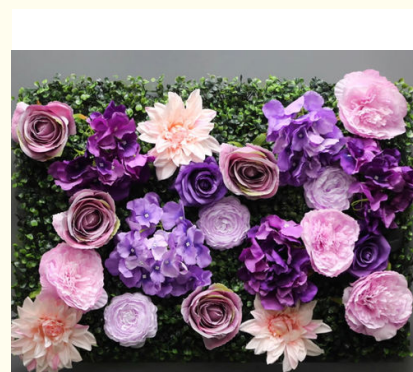

Polyethylene Rose Artificial Flower Wall Panels Wedding Ceremony

Our Product Introduction

Basic Information

- Place of Origin: China
- Brand Name: Prosper
- Certification: ISO9001
- Model Number: Custom
- Minimum Order Quantity: 5000pcs
- Price: Negotiable
- Packaging Details: Carton
- Delivery Time: Negotiable
- Payment Terms: Negotiable
- Supply Ability: High

Product Specification

- Product Name: Artificial Flower Backdrop Wall
- Type: Rose,romantic
- Occasion: Wedding Ceremony\Store Design\Activity Background
- Material: Environmentally Friendly Materials
- Color: Pink,purple,red,green,yellow
- Size: 40*60cm,Customized Size
- Highlight: **Polyethylene Rose Artificial Flower Wall Panels, polyethylene Artificial Flower Wall Panels, Polyethylene artificial rose wall panels**

More Images

for more products please visit us on fakesflowers.com

Product Description

Product introduction:

The environmentally friendly simulation artificial flower wall panel is an exquisite decorative art piece specially created for weddings and shops. Through the selection of artificial flowers, a detailed and vivid visual effect is presented. The artificial flower wall is not only a beautiful decoration, but also pays attention to the concept of environmental protection and uses environmentally friendly materials to ensure the safety and health of indoor use.

Activity background: As an artificial flower backdrop wall, it adds visual appeal to various activities and creates a cheerful atmosphere.

Style	Pastoral
Color classification	white rose wall 40X60cm, rose red rose wall 40X60cm, pink rose wall 40X60cm, etc.
Type	Rose
Artificial flower type	silk flower
Features	Strong durability, environmentally friendly materials, high degree of simulation
Application fields	wedding decoration, shop decoration